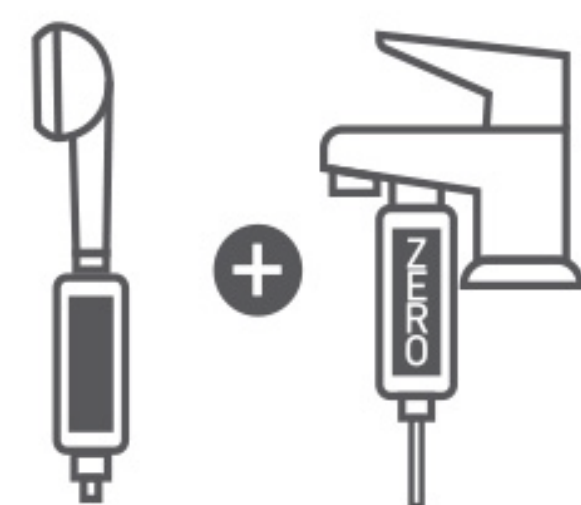

Vitamin Shower Filter

FDA Approved
Sediment Filter

Residual Chlorine
Removal

Vitamin-C

Shower Head

Tap

Shower Head +
Tap(ZERO)

- For Adult
Vitamin C, Arbutin, Milk Powder, Saururus Chinensis Extract
- For Baby
Vitamin C, Olive Oi
- ZERO
Sediment Filter, Anti-Bacterial Ball