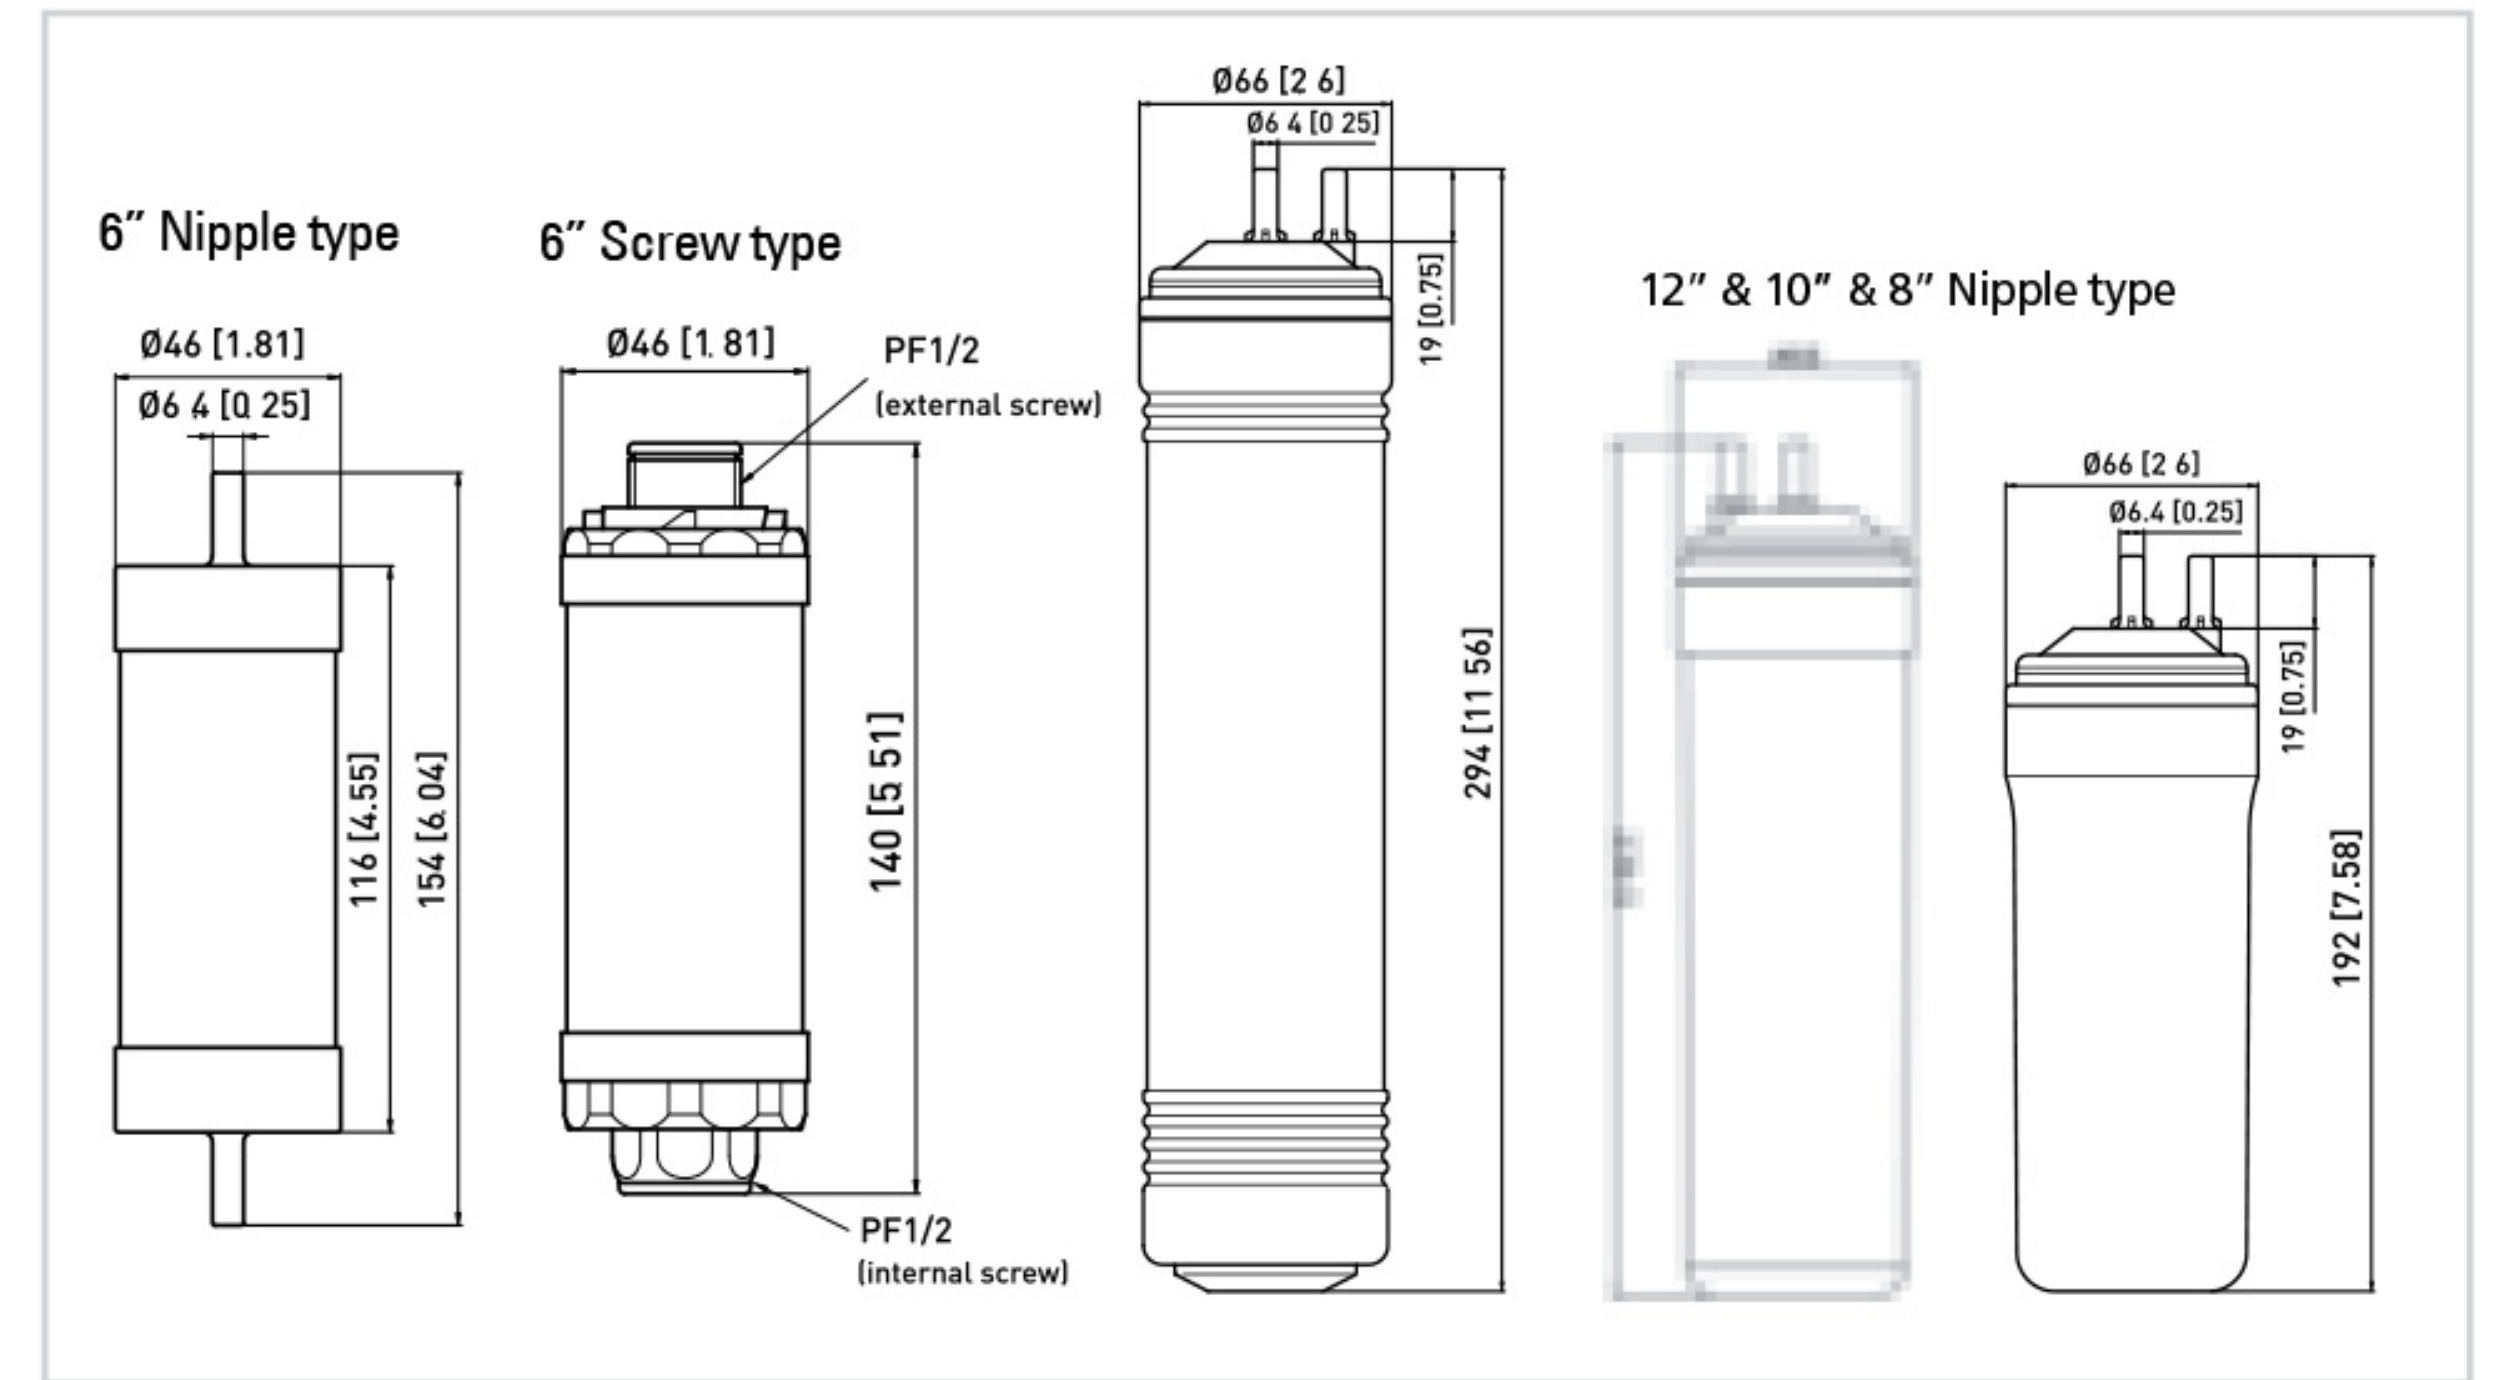

Inline Filters

Product Code	Description	Case Q'ty	Box Dimension (mm)	Weight (kg)
INFT01	Inline Sediment Filter 12" 5um, PP,Meltblown , 1/4" nipple	25	355 X 355 X 355	9
INFT02	Inline Carbon Block Filter 12" , 1/4" nipple	25	355 X 355 X 355	10
INFT03	Inline Carbon GAC Filter 12" , 1/4" nipple	25	355 X 355 X 355	13
INFT04	Inline Hollow Fiber Filter 12" 0.3um , 1/4" nipple	25	355 X 355 X 355	9
INFT05	Inline R.O Membrane Filter 12" 50GPD , 1/4" nipple	25	355 X 355 X 355	12
INFT06	Inline Nano Alumina Filter 12" nipple	25	355 X 355 X 355	9
INFT07	Inline Sediment Filter 10" 5um, PP,Meltblown , 1/4" nipple	25	355 X 355 X 255	5
INFT08	Inline Carbon Block Filter 10" , 1/4" nipple	25	355 X 355 X 255	7
INFT09	Inline Carbon GAC Filter 10" , 1/4" nipple	25	355 X 355 X 255	8
INFT10	Inline Hollow Fiber Filter 10" 0.3um , 1/4" nipple	25	355 X 355 X 255	7
INFT11	Inline R.O Membrane Filter 10" 25GPD , 1/4" nipple	25	355 X 355 X 255	7
INFT12	Inline Nano Alumina Filter 10" nipple	25	355 X 355 X 255	7
INFT13	Inline Sediment Filter 8" 5um, PP,Meltblown , 1/4" nipple	25	355 X 355 X 255	7
INFT14	Inline Carbon Block Filter 8" , 1/4" nipple	25	355 X 355 X 255	8
INFT15	Inline Carbon GAC Filter 8" , 1/4" nipple	25	355 X 355 X 255	9
INFT16	Inline Hollow Fiber Filter 8" 0.3um , 1/4" nipple	25	355 X 355 X 255	7
INFT17	Inline Sediment Filter 6" 5um, PP,Meltblown , 1/4" nipple	100	650 X 330 X 265	10
INFT18	Inline Carbon GAC Filter 6" , 1/4" nipple	100	650 X 330 X 265	12
INFT19	Inline Hollow Fiber Filter 6" 0.3um , 1/4" nipple	100	650 X 330 X 265	10
INFT20	Inline Vitamin C Filter 6" 1/4" nipple	100	650 X 330 X 265	14
INFT21	Inline Sediment Filter 6" 5um, PP,Meltblown , 1/2" Screw	100	470 X 285 X 260	10
INFT22	Inline Carbon GAC Filter 6" , 1/2" Screw	100	470 X 285 X 260	12
INFT23	Inline Hollow Fiber Filter 6" 0.3um , 1/2" Screw	100	470 X 285 X 260	10
INFT24	Inline Vitamin C Filter 6" 1/2" Screw	100	470 X 285 X 260	14
INFT25	Inline Electro Positive Nano Filter 6" 1/2" Screw	100	470 X 285 X 260	10